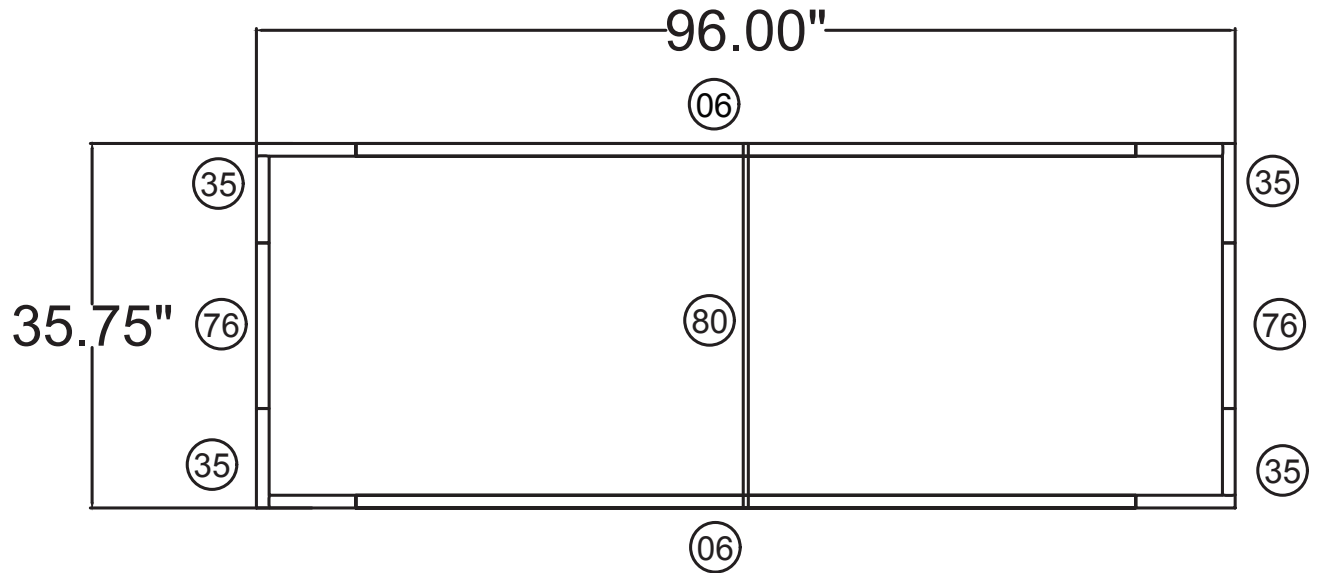

WAVELINE®

8'w x 3'h WL Hanging Sign

FHS0836

8'w x 3'h WL Hanging Sign	
Qty.	Part Number
4	WLM#035
2	WLM#076
2	WLM#006
1	WLM#080
1	BGO BAG-L

Notes:

- * Does not include Hanging Cables
- * will fit inside CA600 or CA900 case